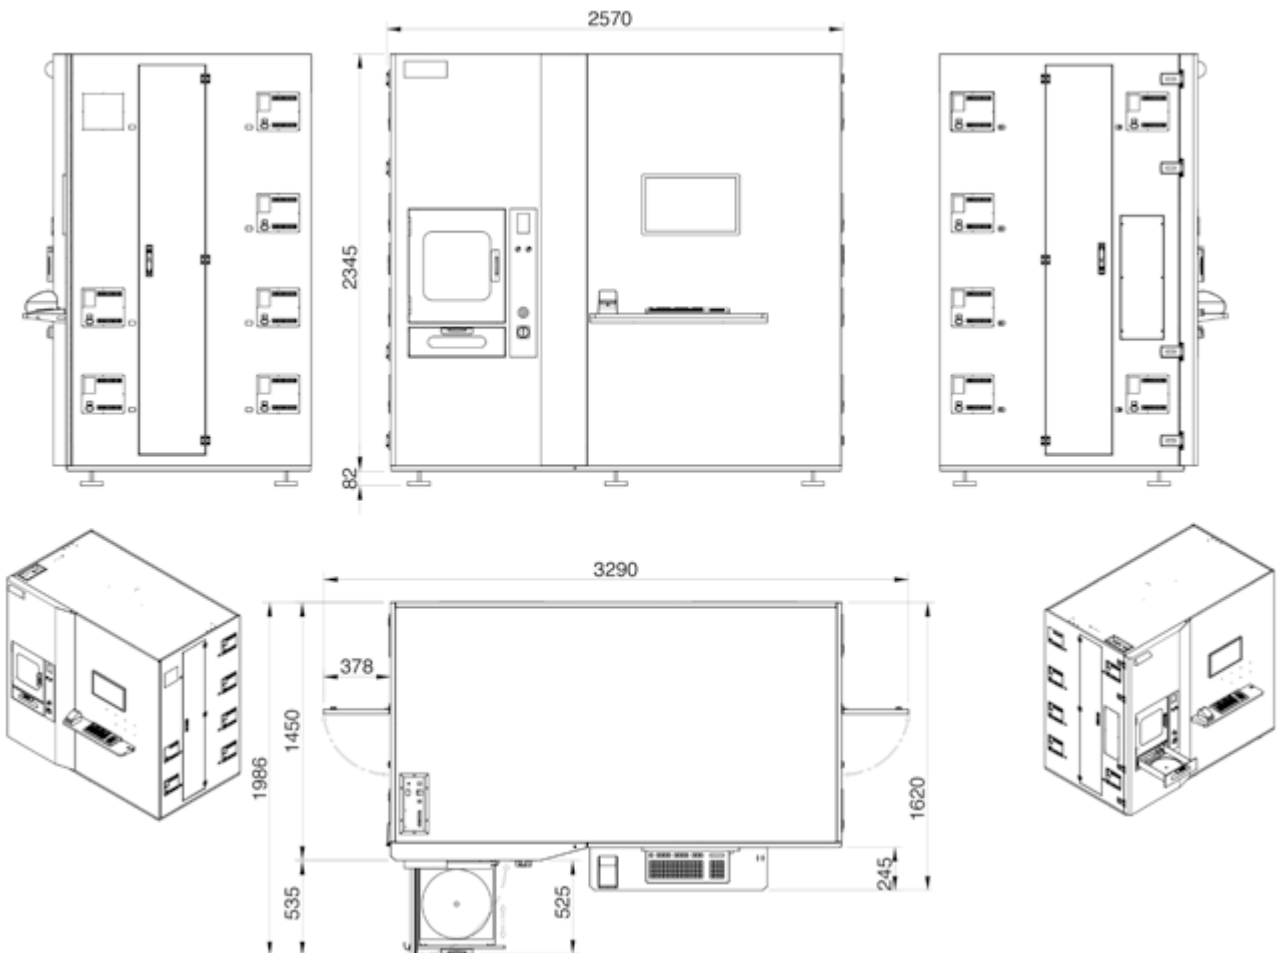

SPECIFICATIONS

ISM UltraFlex 3600	
Weight (with cases, without material)	1,500 kg
Dimensions (width × depth × height)	2,520 × 1,450 × 2,400 mm
Power consumption	1.5 kWh (without dehumidifiers)
Operating system	Win 10
Dehumidifiers	optional
Input or retrieval quantity	54 × 7", 8 mm reels
Operation	touchscreen, keyboard / mouse and handscanner

Number of locations ISM 3600 UltraFlex 3600		
7"	15"	7"/15"
1,260 cases 7", 8 mm	270 cases 15", 8 mm	670 cases 7", 8 mm
300 cases 7", 16 mm	180 cases 15", 16 mm	160 cases 7", 16 mm
49 cases 7", 24 mm	86 cases 15", 24 mm	23 cases 7", 24 mm
–	55 cases 15", 32 mm	125 cases 15", 8 mm
	14 cases 15", 44 mm	85 cases 15", 16 mm
	–	40 cases 15", 24 mm
	–	25 cases 15", 32 mm
max. capacity: 1,810 cases 7", 8 mm	max. capacity: 900 cases 15", 8 mm	max. capacity: 960 cases 7", 8 mm
max. case height: 7", 88 mm	max. case height: 15", 88 mm	452 cases 15", 8 mm
		max. case height: 7"/15", 88 mm

10/2018_Rev01

European Headquarters:
JUKI Automation Systems GmbH
Neuburger Str. 41, 90451 Nuremberg, Germany

phone: +49 911 93 62 66 0
fax: +49 911 93 62 66 26
email: info@juki-smt.com

JUKI
www.juki-smt.com